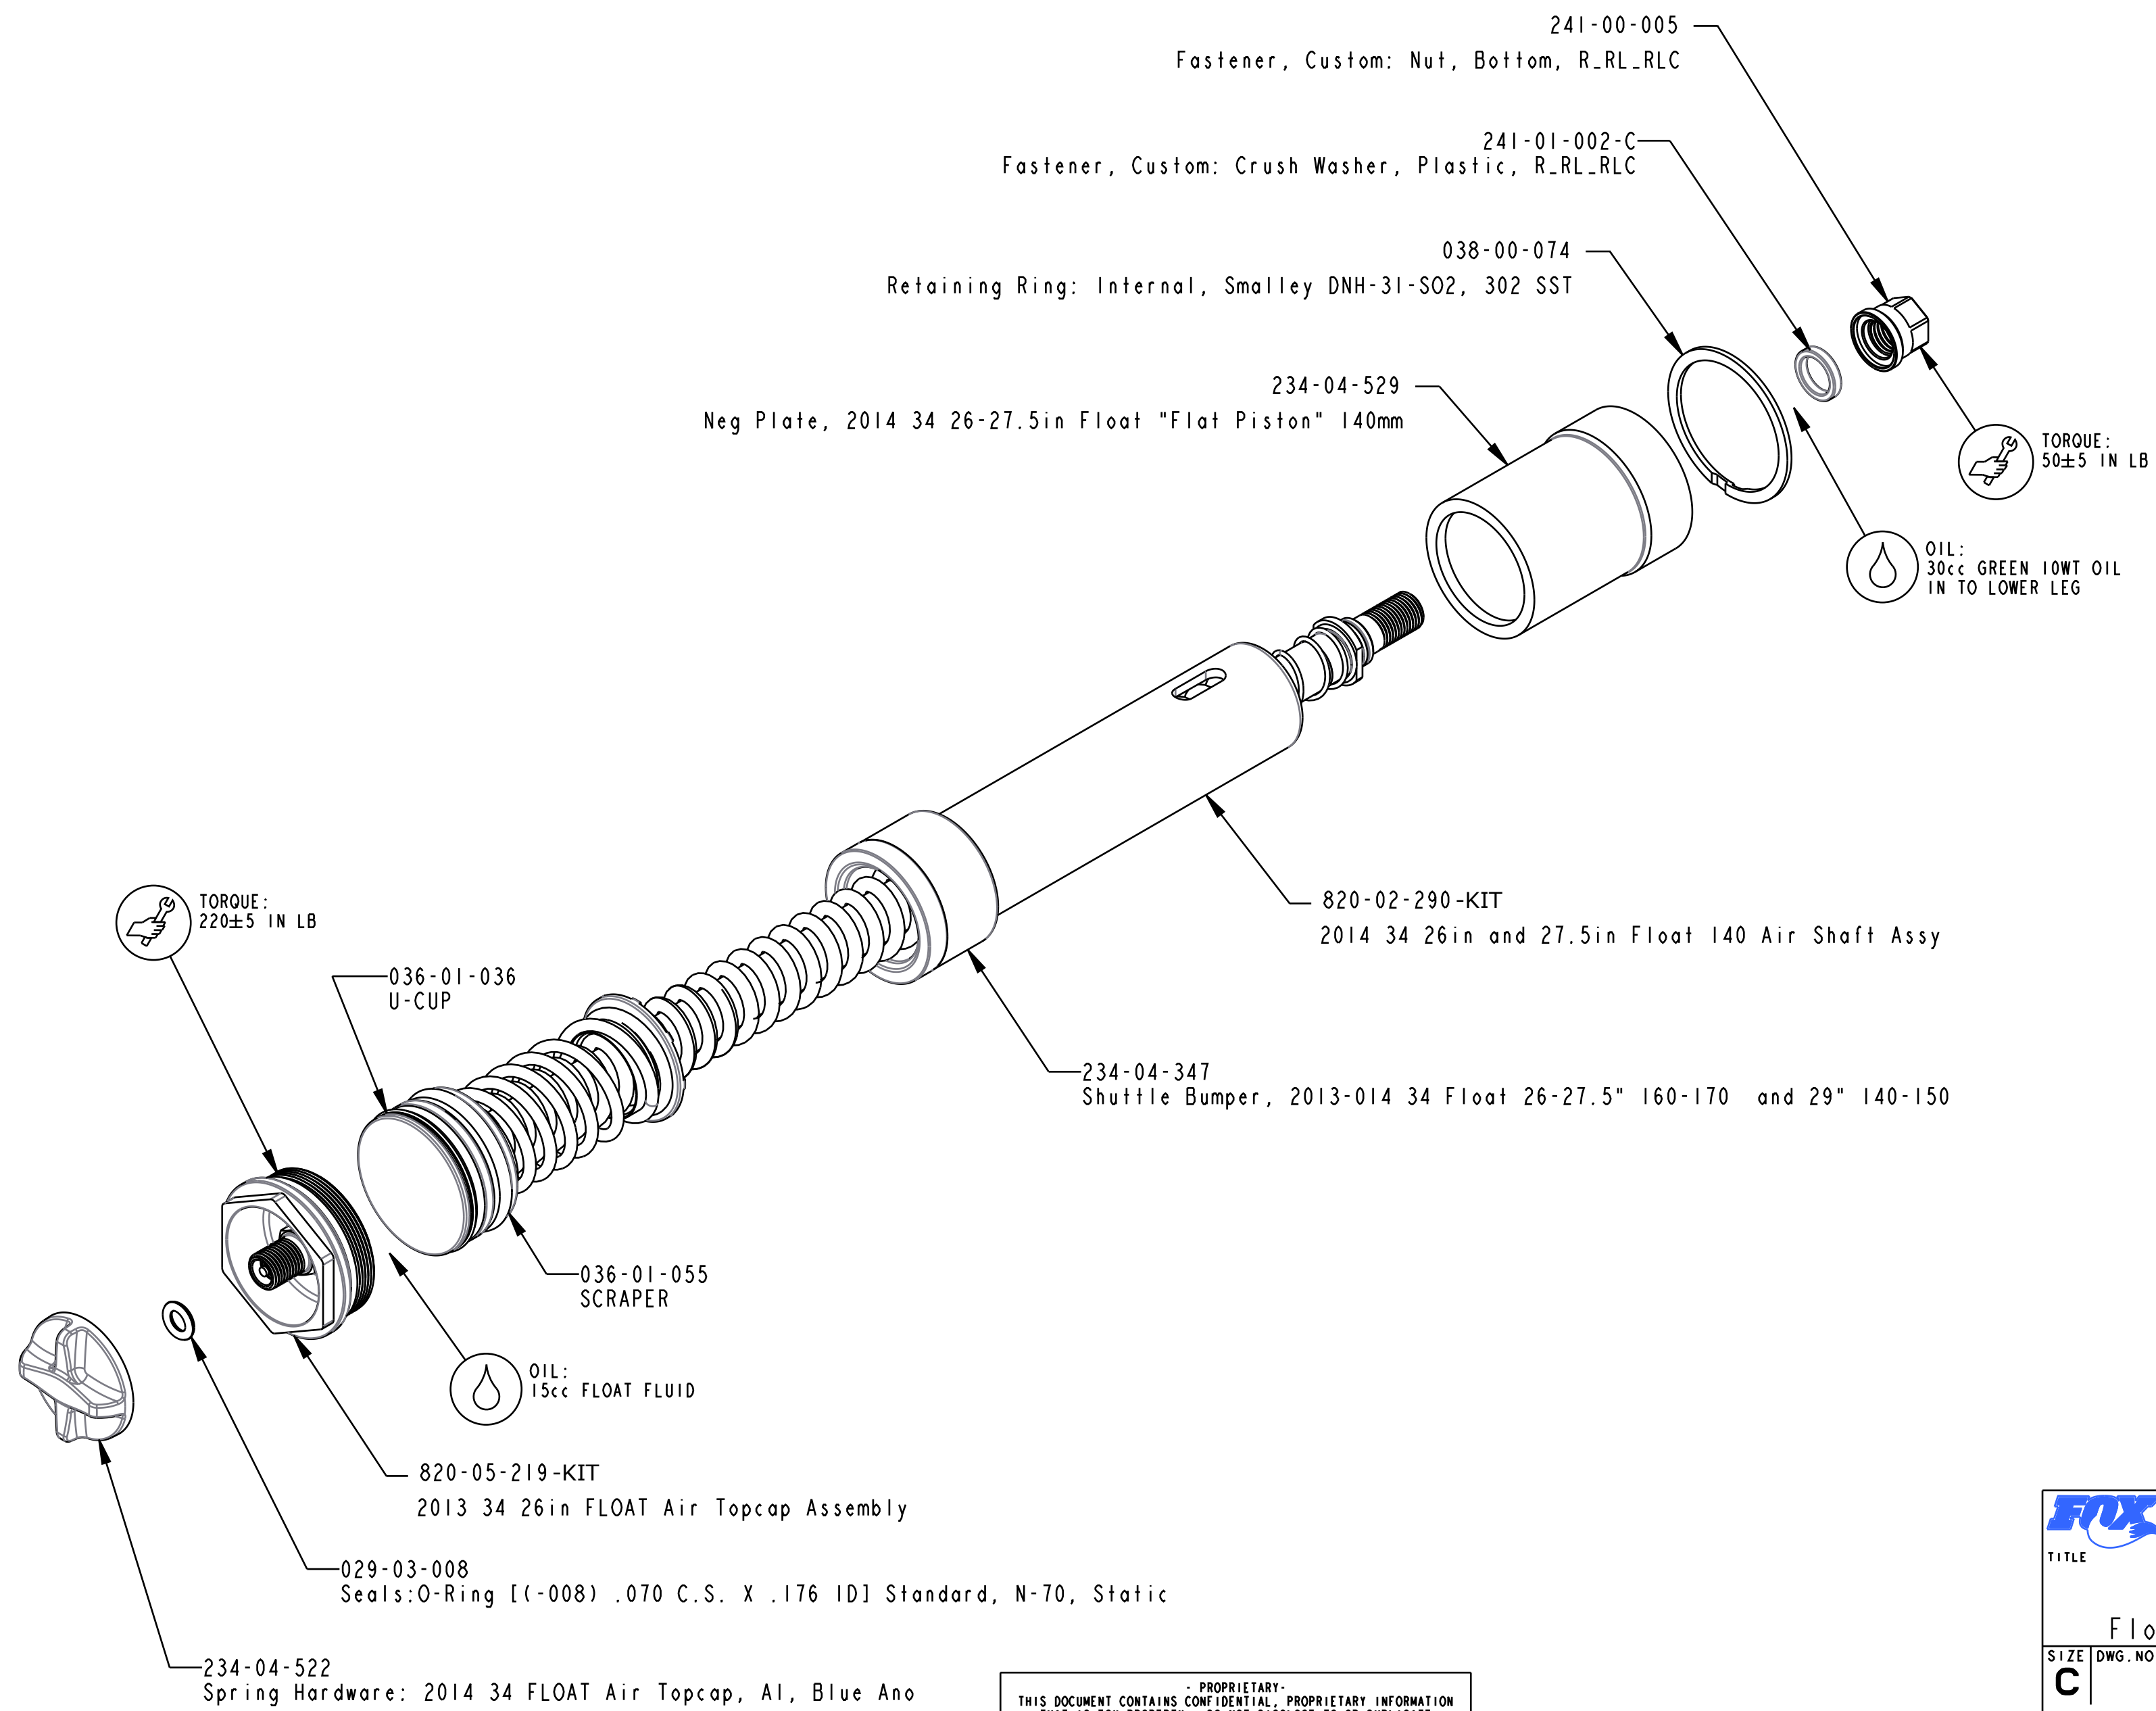

4

3

2

1

D

D

C

C

B

B

A

A

PROPRIETARY
THIS DOCUMENT CONTAINS CONFIDENTIAL, PROPRIETARY INFORMATION
THAT IS FOX PROPERTY. DO NOT DISCLOSE TO OR DUPLICATE
FOR OTHERS EXCEPT AS AUTHORIZED BY FOX.

		FOX Factory, Inc.	Ph 831-768-1100
		130 Hangar Way, Watsonville, CA 95076 USA	Fax 831-768-9312
TITLE			
Air Spring Assy			
2014 34 26-27.5in			
Float "Flat Piston" F/P 140			
SIZE DWG. NO.			
C			
PLOT SCALE		1:1	SHEET 1 OF 1